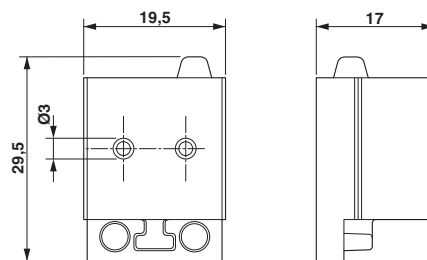

Cable sleeve, no. of conductors: 2, length: 29.5 mm, width: 19.5 mm, height: 17 mm, external cable diameter: 2x 2 mm ... 3 mm , color: black

Product Description

Slotted cable sleeve

Key Commercial Data

Packing unit	10 STK
GTIN	 4 046356 776301
GTIN	4046356776301

Technical data

Dimensions

External cable diameter	2x 2 mm ... 3 mm
Length	29.5 mm
Width	19.5 mm
Height	17 mm

Ambient conditions

Degree of protection	IP54 (Observe the assembly instructions)
Ambient temperature (operation)	-40 °C ... 120 °C (static)

Environmental Product Compliance

Cable sleeve - CES-SRG-BK-2X3 - 1410398

Technical data

Environmental Product Compliance

China RoHS	Environmentally friendly use period: unlimited = EFUP-e
	No hazardous substances above threshold values

Drawings

Dimensional drawing

Dimensional drawing

Phoenix Contact 2018 © - all rights reserved
<http://www.phoenixcontact.com>

PHOENIX CONTACT GmbH & Co. KG
Flachsmarktstr. 8
32825 Blomberg
Germany
Tel. +49 5235 300
Fax +49 5235 3 41200
<http://www.phoenixcontact.com>